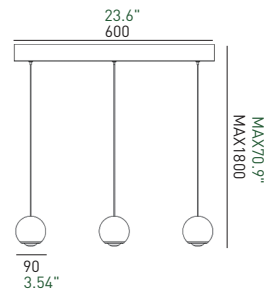

BEAM ANGLE / 15° 25° 45° 60°

COLOR / BLACK BLACK MIRROR SILVER MIRROR MATTE SILVER

MATERIAL / ALUMINUM

LUMENS / 49 Lm/W

POWER / 8W / 3*8W

DRIVER*

COMMON IN

ON/OFF 220-240V AC-50/60Hz 100-277V AC-50/60Hz

CRI ≥ 98

INSTALL TYPE / SURFACE MOUNTED

CCT / 2700K ● 3000K ● 3500K ● 4000K ○
4500K ○ 5000K ○ 5700K ●

TUNABLE WHITE / 
2700K 6000K

BEAM ANGLE / 
15° 25° 45° 60°

COLOR / 
BLACK BLACK MIRROR
SILVER MIRROR
MATTE SILVER