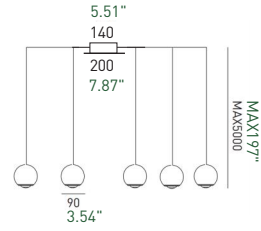

DRIVER*

COMMON IN

ON/OFF 220-240V AC-50/60Hz 100-277V AC-50/60Hz

CUSTOMIZE AVAILABLE

TRIAC DIM 220-240V AC-50/60Hz 100-277V AC-50/60Hz

0-10V DIM 220-240V AC-50/60Hz 100-277V AC-50/60Hz

DALI DIM 220-240V AC-50/60Hz 100-277V AC-50/60Hz