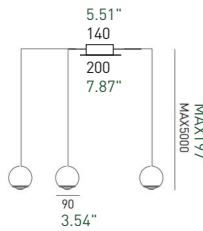

DRIVER*

COMMON IN

ON/OFF 220-240V AC-50/60Hz 100-277V AC-50/60Hz

CUSTOMIZE AVAILABLE

TRIAC DIM 220-240V AC-50/60Hz 100-277V AC-50/60Hz

0-10V DIM 220-240V AC-50/60Hz 100-277V AC-50/60Hz

DALI DIM 220-240V AC-50/60Hz 100-277V AC-50/60Hz