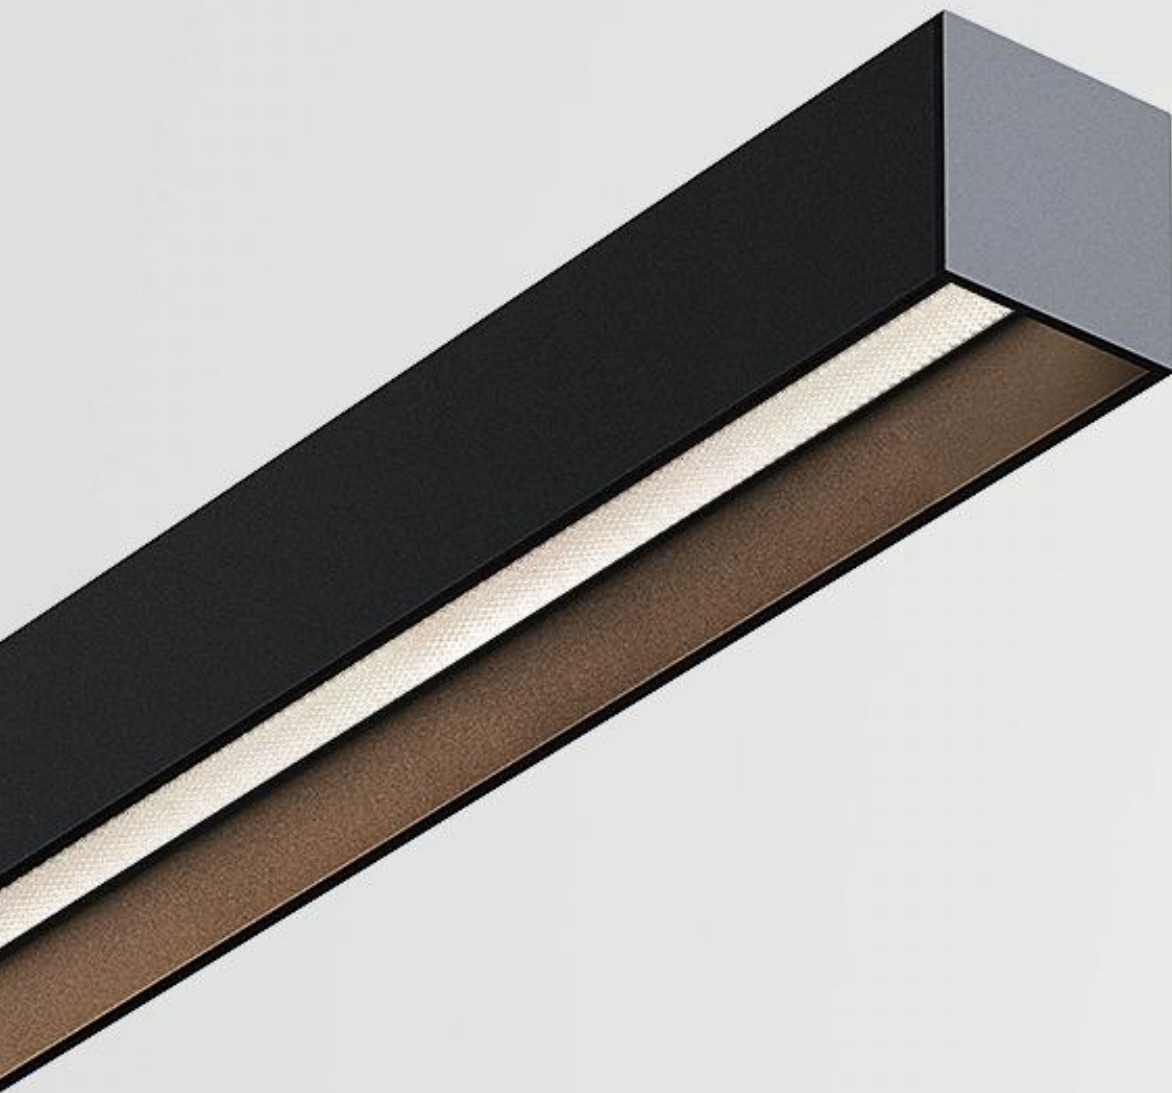

GALAXY

LED | 24V | IP20

CRI ≥ 93 UGR ≤ 16

LIGHT SOURCE DEPTH /	22MM
INSTALL TYPE /	SURFACE MOUNTED
CCT /	2700K ● 3000K ● 3500K ● 4000K ● 4500K ● 5000K ○ 5700K ●
TUNABLE WHITE /	 2700K 6000K
COLOR /	■ BLACK □ WHITE
MATERIAL /	ALUMINUM
LUMENS /	40 Lm/W
POWER /	25W