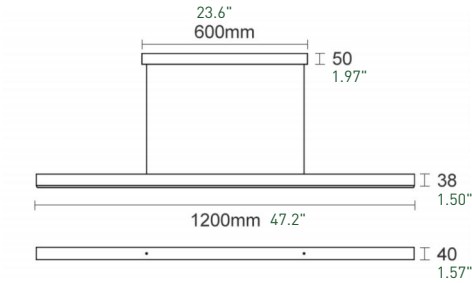

GALAXY

LED | 24V | IP20

CRI ≥ 93 UGR ≤ 16

LIGHT SOURCE DEPTH /	22MM
INSTALL TYPE /	SURFACE MOUNTED
CCT /	2700K ● 3000K ● 3500K ● 4000K ● 4500K ● 5000K ○ 5700K ●
TUNABLE WHITE /	 2700K 6000K
COLOR /	■ BLACK □ WHITE
MATERIAL /	ALUMINUM
LUMENS /	40 Lm/W
POWER /	25W