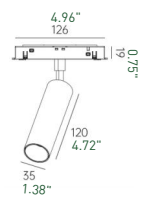

CQCX-LM06

CRI /	≥ 90
POWER /	8W
CCT /	3000K ● 4000K ○
BEAM ANGLE /	25°
COLOR /	☐ WHITE ☒ BLACK
LED | 24V | IP20