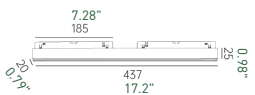

CQCX-XF14

CRI > 90	
POWER /	14W
CCT /	3000K ● 4000K ○
BEAM ANGLE /	100°
COLOR /	☐ WHITE ☒ BLACK
(LED) | 24V | IP20