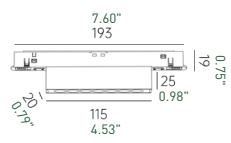

CQCX-XH10

CRI /	≥ 90
POWER /	10W
CCT /	3000K ● 4000K ○
BEAM ANGLE /	30°
COLOR /	☐ WHITE ☒ BLACK
LED | 24V | IP20