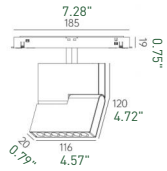

CRI /	≥ 90
POWER /	10W
CCT /	3000K ● 4000K ○
BEAM ANGLE /	30°
COLOR /	☐ WHITE ☒ BLACK
LED | 24V | IP20