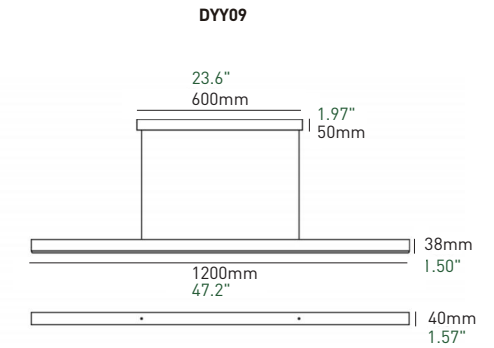

DYY-09

Galaxy

Decor Lights

DYY-09

Decor Lights

Basic Information

Model	DYY-09
Mounting	Surface mounted
Length	1.2m
Color	White/Black
Material	Aluminum
IP Rating	IP20
Power	Max.25W
Led Voltage	DC36V
Input Current	Max. 700mA

Optical Parameters

Light Source	LED COB
Lumens	55lm/W
CRI	97Ra
CCT	3000K ● 3500K ● 4000K ○
CCT Changeable	2700K 6000K
Beam Angle	▲ 120°
LED Lifespan	50000hrs

Driver Voltage	AC100-120V AC220-240V
Driver Options	ON/OFF DIM TRIAC/ PHASE-CUT DIM 0/1-10V DIM DALI