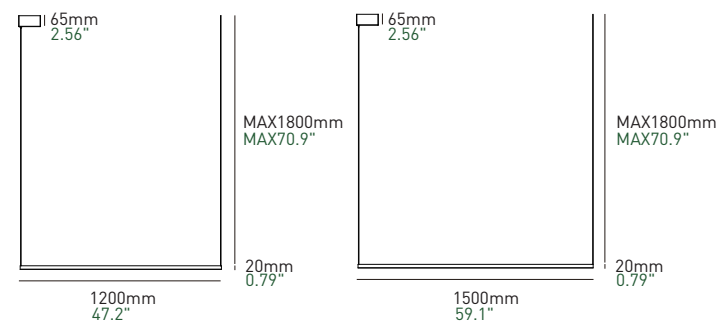

Game Pole

lamp length 1200mm,  
the luminous surface length 1196mm

DZZ-02M

DZZ-02M

### Basic Information

Model	DZZ-02M
Mounting	Surface mounted
Length	1.2m/1.5m
Color	Black
Material	Aluminum
IP Rating	IP20
Power	Max. 18W / Max. 24W
Led Voltage	DC36V
Input Current	Max. 450mA/ Max. 600mA

### Optical Parameters

Light Source	LED COB
Lumens	40lm/W
CRI	97Ra
CCT	3000K ● 3500K ● 4000K ○
CCT Changeable	2700K  6000K
Beam Angle	120°
LED Lifespan	50000hrs

Driver Voltage	AC100-120V AC220-240V
Driver Options	ON/OFF DIM TRIAC/ PHASE-CUT DIM 0/1-10V DIM DALI