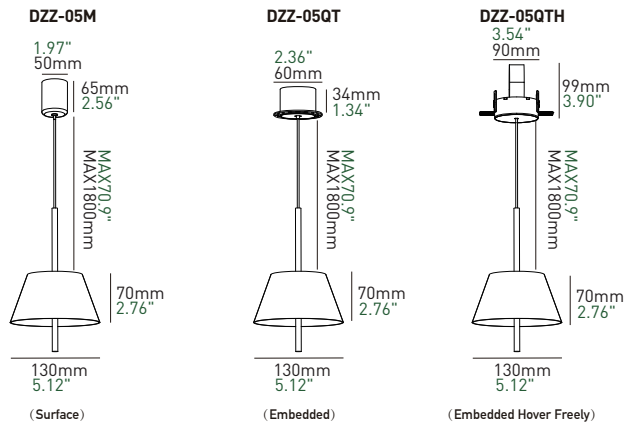

The LED part of the lamp adopts a unique optical reflecting design, creating bright, pure, upper and down dual lighting, anti-glare and uniform. The upper light is warm and soft, diffusing the space above and the down light is powerful. The fixture extend the ray while lighting the field.

## Basic Information

Model	DZZ-05
Mounting	Surface mounted
Color	Black+Golden/White+Golden
Material	Aluminum
IP Rating	IP20
Power	Upward 2W / Downward 6W
Led Voltage	DC36V
Input Current	Max. 200mA

## Optical Parameters

Light Source	LED COB
Lumens	52lm/W
CRI	97Ra
CCT	3000K ● 3500K ● 4000K ○
CCT Changeable	2700K  6000K
Beam Angle	120°
LED Lifespan	50000hrs

Driver Voltage	AC100-120V AC220-240V
Driver Options	ON/OFF DIM TRIAC/ PHASE-CUT DIM 0/1-10V DIM DALI