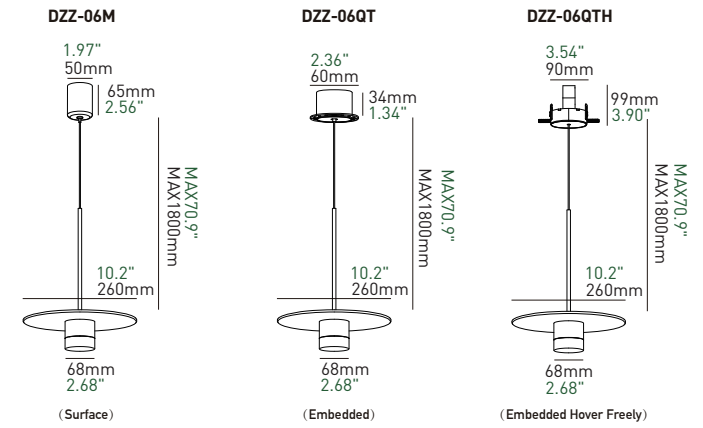

DZZ-06

JOAER

The image of "Joaer" is taken from the Chinese character "Heng", which symbolizes the eternal Sun and the Moon that have existed since ancient times.

It is with simple but exquisite appearance, like a sculpture full of ancient flavors. The outer appearance is a combination of spraying and metal plating, creating a feeling of profound also light luxury.

Decor Lights

DZZ-06

Basic Information

Model	DZZ-06
Mounting	Surface mounted
Color	Black+Golden
Material	Aluminum
IP Rating	IP20
Power	Max. 8W
Led Voltage	DC36V
Input Current	Max. 200mA

Optical Parameters

Light Source	LED COB
Lumens	60lm/W
CRI	98Ra
CCT	3000K ● 3500K ● 4000K ○
CCT Changeable	2700K 6000K 1800K 3000K
Beam Angle	20°-50°Adjustable
LED Lifespan	50000hrs

Driver Voltage	AC100-120V AC220-240V
Driver Options	ON/OFF DIM TRIAC/ PHASE-CUT DIM 0/1-10V DIM DALI