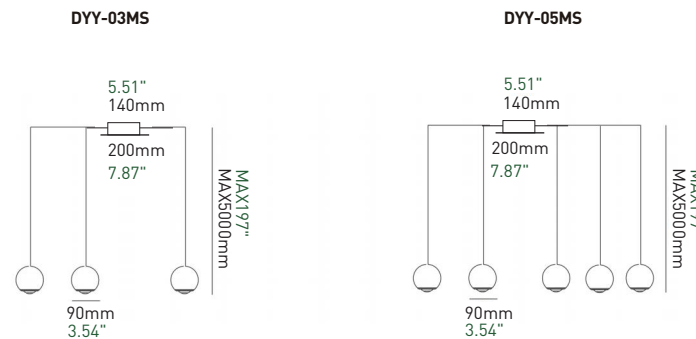

DYY-03MS/05MS

Basic Information

Model	DYY-03MS/DYY-05MS
Mounting	Surface mounted
Color	Black
Material	Aluminum
IP Rating	IP20
Power	Max. 3*8W / Max. 5*8W
Led Voltage	DC36V
Input Current	Max. 200mA*3 / Max. 200mA*5

Optical Parameters

Light Source	LED COB
Lumens	68lm/W
CRI	98Ra
CCT	3000K ● 3500K ● 4000K ○
CCT Changeable	2700K 6000K 1800K 3000K
Beam Angle	50°
LED Lifespan	50000hrs

Driver Voltage	AC100-120V AC220-240V
Driver Options	ON/OFF DIM TRIAC/ PHASE-CUT DIM 0/1-10V DIM DALI

Decor Lights