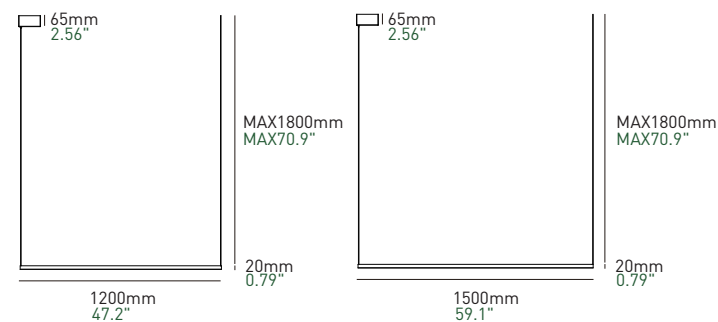

Basic Information

Model	DXH-02
Mounting	Surface mounted
Color	Black
Material	Aluminum
IP Rating	IP20
Power	Max. 30W
Led Voltage	DC36V
Input Current	Max. 800mA

Optical Parameters

Light Source	LED COB
Lumens	52lm/W
CRI	97Ra
CCT	3000K ● 3500K ● 4000K ○
CCT Changeable	2700K 6000K
Beam Angle	60° + 120°
LED Lifespan	50000hrs

Driver Voltage	AC100-120V AC220-240V
Driver Options	ON/OFF DIM TRIAC/ PHASE-CUT DIM 0/1-10V DIM DALI

Game Pole

DZZ-02M

DZZ-02M

Basic Information

Model	DZZ-02M
Mounting	Surface mounted
Length	1.2m/1.5m
Color	Black
Material	Aluminum
IP Rating	IP20
Power	Max. 18W / Max. 24W
Led Voltage	DC36V
Input Current	Max. 450mA/ Max. 600mA