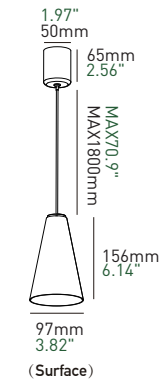

Basic Information

Model	DXH-02
Mounting	Surface mounted
Color	Black
Material	Aluminum
IP Rating	IP20
Power	Max. 30W
Led Voltage	DC36V
Input Current	Max. 800mA

Optical Parameters

Light Source	LED COB
Lumens	52lm/W
CRI	97Ra
CCT	3000K ● 3500K ● 4000K ○
CCT Changeable	2700K 6000K
Beam Angle	60° + 120°
LED Lifespan	50000hrs

Driver Voltage	AC100-120V AC220-240V
Driver Options	ON/OFF DIM TRIAC/ PHASE-CUT DIM 0/1-10V DIM DALI

Game Pole

DZZ-02M

DZZ-02M

Basic Information

Model	DZZ-02M
Mounting	Surface mounted
Length	1.2m/1.5m
Color	Black
Material	Aluminum
IP Rating	IP20
Power	Max. 18W / Max. 24W
Led Voltage	DC36V
Input Current	Max. 450mA/ Max. 600mA

The aviation-grade aluminum is integrally formed through precise CNC, avoiding the complex multi-layer structure of the lamp.

DZZ-04

DZZ-04M

DZZ-04QT

DZZ-04QTH

Basic Information

Model	DZZ-04
Mounting	Surface mounted
Color	White/Black
Material	Aluminum
IP Rating	IP20
Power	Max. 6W
Led Voltage	DC36V
Input Current	Max. 150mA