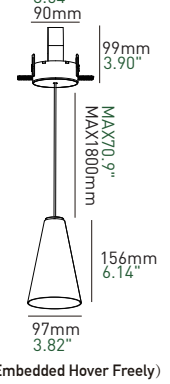

The aviation-grade aluminum is integrally formed through precise CNC, avoiding the complex multi-layer structure of the lamp.

DZZ-04

DZZ-04M

DZZ-04QT

DZZ-04QTH

Basic Information

Model	DZZ-04
Mounting	Surface mounted
Color	White/Black
Material	Aluminum
IP Rating	IP20
Power	Max. 6W
Led Voltage	DC36V
Input Current	Max. 150mA