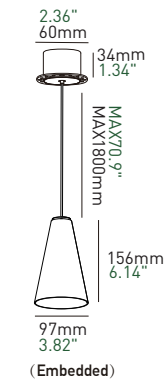

The aviation-grade aluminum is integrally formed through precise CNC, avoiding the complex multi-layer structure of the lamp.

DZZ-04

DZZ-04M

DZZ-04QT

DZZ-04QTH

Basic Information

Model	DZZ-04
Mounting	Surface mounted
Color	White/Black
Material	Aluminum
IP Rating	IP20
Power	Max. 6W
Led Voltage	DC36V
Input Current	Max. 150mA