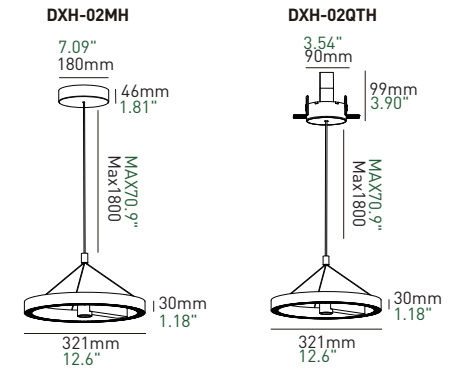

Decor Lights

DXH-02 Astro

PUSH

PULL

Freely hover at a desired height

DXH-02 Astro

(Hover Freely)

(Embedded Hover Freely)

Basic Information

Model	DXH-02
Mounting	Surface mounted
Color	Black
Material	Aluminum
IP Rating	IP20
Power	Max. 30W
Led Voltage	DC36V
Input Current	Max. 800mA

Optical Parameters

Light Source	LED COB
Lumens	52lm/W
CRI	97Ra
CCT	3000K ● 3500K ● 4000K ○
CCT Changeable	2700K 6000K
Beam Angle	60° + 120°
LED Lifespan	50000hrs

Driver Voltage	AC100-120V AC220-240V
Driver Options	ON/OFF DIM TRIAC/ PHASE-CUT DIM 0/1-10V DIM DALI

Game Pole

DZZ-02M

DZZ-02M

Basic Information

Model	DZZ-02M
Mounting	Surface mounted
Length	1.2m/1.5m
Color	Black
Material	Aluminum
IP Rating	IP20
Power	Max. 18W / Max. 24W
Led Voltage	DC36V
Input Current	Max. 450mA/ Max. 600mA