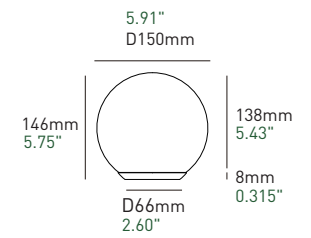

MCMQQ01

Wall Lamp

Basic Information

Model	MCMQQ01
Mounting	Surface mounted
Color	White/Black
Material	Glass
IP Rating	IP20
Power	Max.6W
LED Voltage	DC36V
Input Current	Max. 120mA

Optical Parameters

Light Source	LED COB
Lumens	51lm/W
CRI	97Ra
CCT	3000K ● 3500K ● 4000K ○
Beam Angle	120°
LED Lifespan	50000hrs

Driver Voltage AC100-120V AC220-240V

Driver Options ON/OFF DIM TRIAC/ PHASE-CUT DIM 0/1-10V DIM DALI