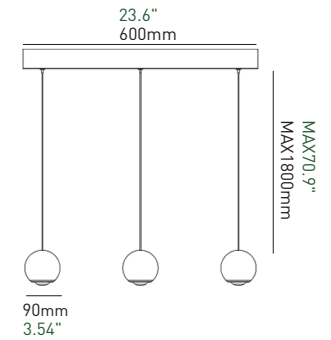

DYY-03M

DYY-03M

Basic Information

Model	DYY-03M
Mounting	Surface mounted
Color	Black
Material	Aluminum
IP Rating	IP20
Power	Max.8W*3
Led Voltage	DC36V
Input Current	Max. 200mA*3

Optical Parameters

Light Source	LED COB
Lumens	68lm/W
CRI	98Ra
CCT	3000K ● 3500K ● 4000K ○
CCT Changeable	2700K 6000K 1800K 3000K
Beam Angle	50°
UGR	< 13
LED Lifespan	50000hrs

Driver Voltage AC100-120V AC220-240V

Driver Options ON/OFF DIM TRIAC/ PHASE-CUT DIM 0/1-10V DIM DALI