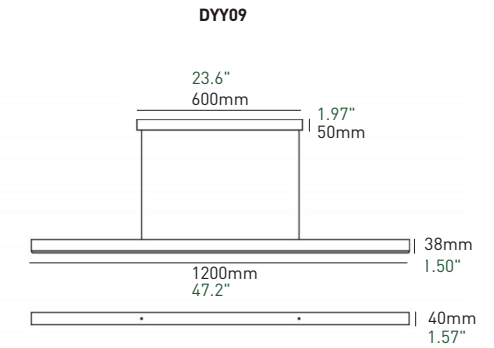

Decor Lights

DYY-09

Galaxy

Decor Lights

DYY-09

Decor Lights

Basic Information

Model	DYY-09
Mounting	Surface mounted
Length	1.2m
Color	White/Black
Material	Aluminum
IP Rating	IP20
Power	Max.25W
Led Voltage	DC36V
Input Current	Max. 700mA