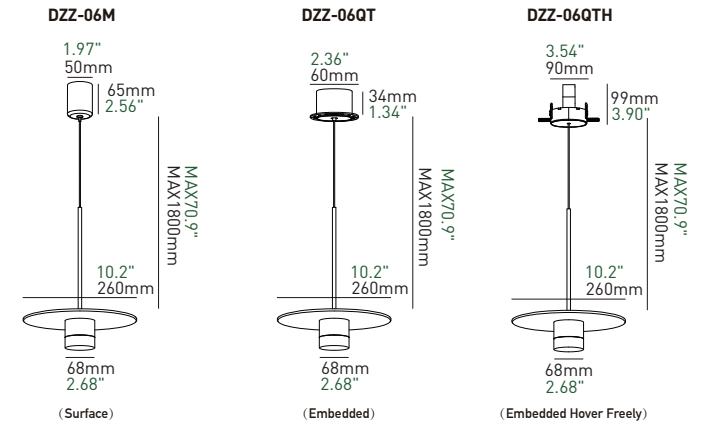

DZZ-06

Basic Information

Model	DZZ-06
Mounting	Surface mounted
Color	Black+Golden
Material	Aluminum
IP Rating	IP20
Power	Max. 8W
Led Voltage	DC36V
Input Current	Max. 200mA

Optical Parameters

Light Source	LED COB
Lumens	60lm/W
CRI	98Ra
CCT	3000K ● 3500K ● 4000K ○
CCT Changeable	2700K — 6000K 1800K — 3000K
Beam Angle	20° - 50° Adjustable
LED Lifespan	50000hrs

Driver Voltage	AC100-120V AC220-240V
Driver Options	ON/OFF DIM TRIAC/ PHASE-CUT DIM 0/1-10V DIM DALI