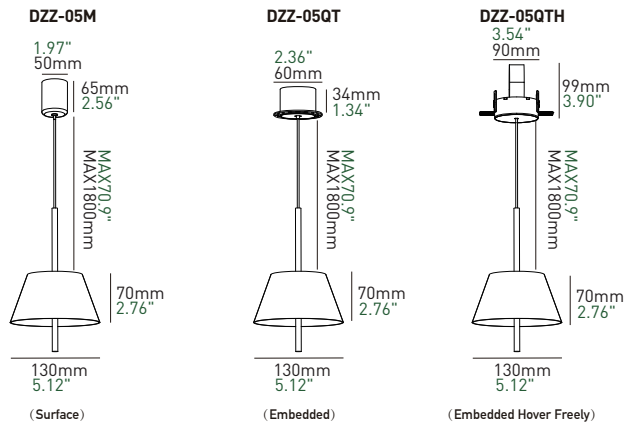

DZZ-05

Basic Information

Model	DZZ-05
Mounting	Surface mounted
Color	Black+Golden/White+Golden
Material	Aluminum
IP Rating	IP20
Power	Upward 2W / Downward 6W
Led Voltage	DC36V
Input Current	Max. 200mA

Optical Parameters

Light Source	LED COB
Lumens	52lm/W
CRI	97Ra
CCT	3000K ● 3500K ● 4000K ○
CCT Changeable	2700K 6000K
Beam Angle	120°
LED Lifespan	50000hrs

Driver Voltage	AC100-120V AC220-240V
Driver Options	ON/OFF DIM TRIAC/ PHASE-CUT DIM 0/1-10V DIM DALI