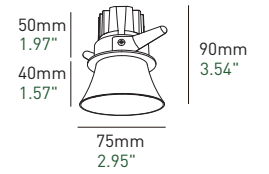

Black

Golden

GA55-R21QS