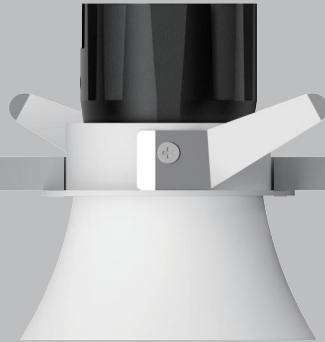

GAIA R55 Trumpet

GA55-R21QS

White

Black

Golden

GA55-R21QS

GAIA Family

Basic Information

Model	GA55-R21QS
Mounting	Semi-recessed
Trim Finishing Color	White/Black
Reflector Color	White/Black/Golden
Material	Aluminum
Cutout Size	∅ 55mm
IP Rating	IP20
Power	Max. 10W
Input Voltage	DC36V
Input Current	Max. 250mA

Optical Parameters

Light Source	LED COB
Lumens	65lm/W 90lm/W
CRI	97Ra / 90Ra
CCT	3000K ● 3500K ● 4000K ○
CCT Changeable	2700K — 6000K 1800K — 3000K
Beam Angle	15° 25° 35° 50°
Shielding Angle	55°
UGR	<9
LED Lifespan	50000hrs