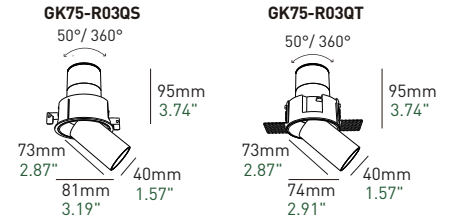

## Basic Information

Model	GK75-R03QS/R03QT
Embedded Parts	With Trim/Trimless
Mounting	Recessed
Trim Finishing Color	White/Black
Reflector Color	White/Black/Golden/ Black Mirror
Material	Pure Alu. (Heat Sink)/Die-casting Alu.
Cutout Size	75mm
Light Direction	50° 360°
IP Rating	IP20
Power	Max. 10W
Input Voltage	DC36V
Input Current	Max. 250mA

## Optical Parameters

Light Source	LED COB
Lumens	65lm/W 90lm/W
CRI	97Ra / 90Ra
CCT	3000K 3500K 4000K
CCT Changeable	2700K 6000K 1800K 3000K
Beam Angle	15° 25°
Shielding Angle	45°
UGR	< 13
LED Lifespan	50000hrs