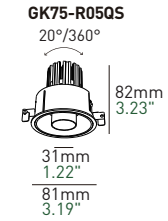

Basic Information

Model	GK75-R05QS/R05QT
Embedded Parts	With Trim/Trimless
Mounting	Recessed
Trim Finishing Color	White/Black
Reflector Color	White/Black/Golden/ Black Mirror
Material	Cold Forged Pure Alu. (Heat Sink)/Die-casting Alu.
Cutout Size	∅ 75mm
Light Direction	↓ 20° ↔ 360°
IP Rating	IP20
Power	Max. 15W
Input Voltage	DC36V
Input Current	Max. 350mA

Optical Parameters

Light Source	LED COB
Lumens	65lm/W 90lm/W
CRI	97Ra / 90Ra
CCT	3000K ● 3500K ● 4000K ●
CCT Changeable	2700K — 6000K 1800K — 3000K
Beam Angle	▮ 15° ▮ 25° ▮ 35°
Shielding Angle	67°
UGR	<9
LED Lifespan	50000hrs

Driver Voltage	AC100-120V AC220-240V
Driver Options	ON/OFF DIM TRIAC/ PHASE-CUT DIM 0/1-10V DIM DALI