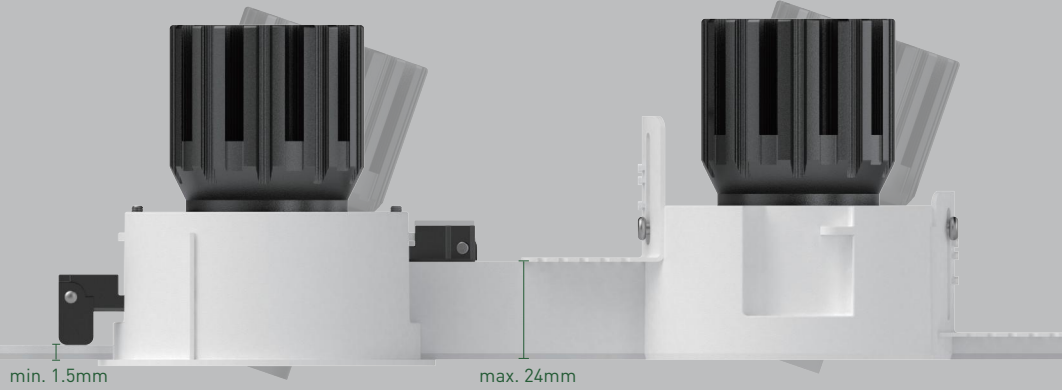

GK75-R05QS

GK75-R05QT

With Trim

Trimless

White

Black

Golden

Basic Information

Model	GK75-R05QS/R05QT
Embedded Parts	With Trim/Trimless
Mounting	Recessed
Trim Finishing Color	White/Black
Reflector Color	White/Black/Golden/ Black Mirror
Material	Cold Forged Pure Alu. (Heat Sink)/Die-casting Alu.
Cutout Size	∅ 75mm
Light Direction	↓ 20° ↔ 360°
IP Rating	IP20
Power	Max. 15W
Input Voltage	DC36V
Input Current	Max. 350mA

Optical Parameters

Light Source	LED COB
Lumens	65lm/W 90lm/W
CRI	97Ra / 90Ra
CCT	3000K ● 3500K ● 4000K ●
CCT Changeable	2700K — 6000K 1800K — 3000K
Beam Angle	▮ 15° ▮ 25° ▮ 35°
Shielding Angle	67°
UGR	<9
LED Lifespan	50000hrs