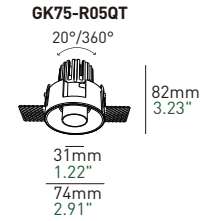

GK75-R05QS

GK75-R05QT

With Trim

Trimless

White

Black

Golden

Basic Information

Model	GK75-R05QS/R05QT
Embedded Parts	With Trim/Trimless
Mounting	Recessed
Trim Finishing Color	White/Black
Reflector Color	White/Black/Golden/ Black Mirror
Material	Cold Forged Pure Alu. (Heat Sink)/Die-casting Alu.
Cutout Size	∅ 75mm
Light Direction	↓ 20° ↔ 360°
IP Rating	IP20
Power	Max. 15W
Input Voltage	DC36V
Input Current	Max. 350mA

Optical Parameters

Light Source	LED COB
Lumens	65lm/W 90lm/W
CRI	97Ra / 90Ra
CCT	3000K ● 3500K ● 4000K ●
CCT Changeable	2700K — 6000K 1800K — 3000K
Beam Angle	▮ 15° ▮ 25° ▮ 35°
Shielding Angle	67°
UGR	<9
LED Lifespan	50000hrs