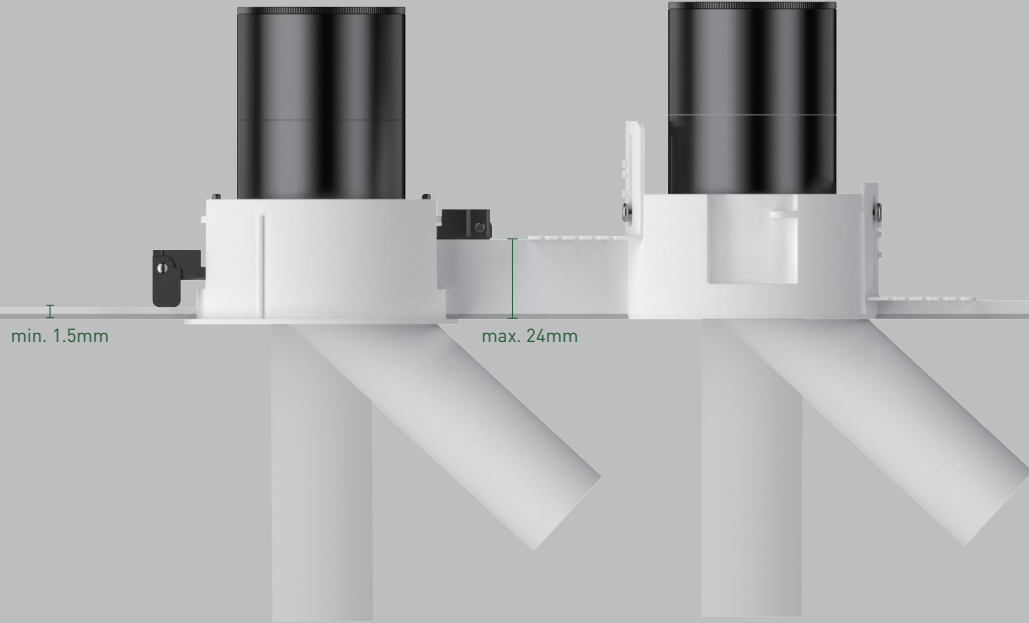

GEEK Stretchable L

GK75-R06QS

GK75-R06QT

With Trim

Trimless

White

Black

Golden

GK75-R06QS

GK75-R06QT

Geek Family

Basic Information

Model	GK75-R06QS/R06QT
Embedded Parts	With Trim/Trimless
Mounting	Recessed
Trim Finishing Color	White/Black
Reflector Color	White/Black/Golden/ Black Mirror
Material	Pure Alu. (Heat Sink)/Die-casting Alu.
Cutout Size	∅ 75mm
Light Direction	50° 360°
IP Rating	IP20
Power	Max. 8W
Input Voltage	DC36V
Input Current	Max. 200mA

Optical Parameters

Light Source	LED COB
Lumens	65lm/W 90lm/W
CRI	97Ra / 90Ra
CCT	3000K ● 3500K ● 4000K ●
CCT Changeable	2700K — 6000K 1800K — 3000K
Beam Angle	15° 25°
Shielding Angle	62°
UGR	<9
LED Lifespan	50000hrs