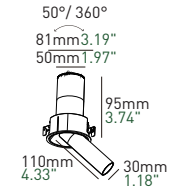

GEEK Stretchable L

GK75-R06QS

GK75-R06QT

With Trim

Trimless

White

Black

Golden

GK75-R06QS

GK75-R06QT

Geek Family

Basic Information

Model	GK75-R06QS/R06QT
Embedded Parts	With Trim/Trimless
Mounting	Recessed
Trim Finishing Color	White/Black
Reflector Color	White/Black/Golden/ Black Mirror
Material	Pure Alu. (Heat Sink)/Die-casting Alu.
Cutout Size	∅ 75mm
Light Direction	50° 360°
IP Rating	IP20
Power	Max. 8W
Input Voltage	DC36V
Input Current	Max. 200mA