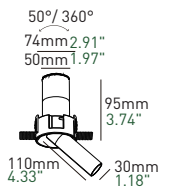

GEEK Stretchable L

GK75-R06QS

GK75-R06QT

With Trim

Trimless

White

Black

Golden

GK75-R06QS

GK75-R06QT

Geek Family

Basic Information

Model	GK75-R06QS/R06QT
Embedded Parts	With Trim/Trimless
Mounting	Recessed
Trim Finishing Color	White/Black
Reflector Color	White/Black/Golden/ Black Mirror
Material	Pure Alu. (Heat Sink)/Die-casting Alu.
Cutout Size	∅ 75mm
Light Direction	50° 360°
IP Rating	IP20
Power	Max. 8W
Input Voltage	DC36V
Input Current	Max. 200mA

Optical Parameters

Light Source	LED COB
Lumens	65lm/W 90lm/W
CRI	97Ra / 90Ra
CCT	3000K ● 3500K ● 4000K ●
CCT Changeable	2700K — 6000K 1800K — 3000K
Beam Angle	15° 25°
Shielding Angle	62°
UGR	<9
LED Lifespan	50000hrs