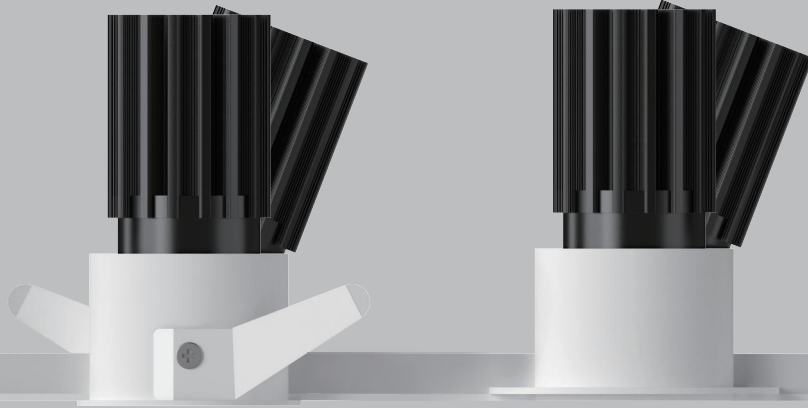

GENII Round

GN45-R01QS

GN45-R01QT

With Trim

Trimless

White

Black

Golden

Black Mirror

GN45-R01QS

20°/360°

50mm
1.97"

GN45-R01QT

20°/360°

68mm
2.68"

88mm
3.46"

88mm
3.46"

Basic Information

Model	GN45-R01QS/R01QT
Embedded Parts	With Trim/Trimless
Mounting	Recessed
Trim Finishing Color	White/Black
Reflector Color	White/Black/Golden
Material	Cold Forged Pure Alu. (Heat Sink)/Die-casting Alu.
Cutout Size	∅ 45mm
Light Direction	⬇ 20° ⇄ 360°
IP Rating	IP20
Power	Max. 10W
Input Voltage	DC36V
Input Current	Max. 250mA