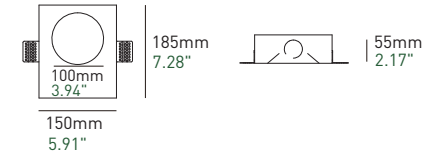

SG-S04QT

SG-S04QT