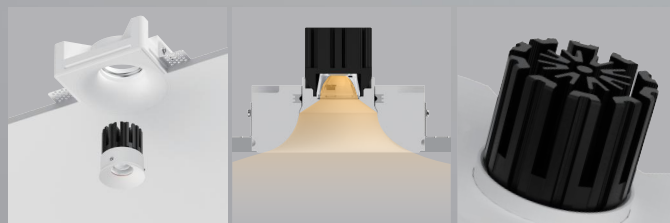

Split Design

LED COB Light Source

Cold Forged Pure Alu. Heat Sink

Driver Voltage	AC100-120V AC220-240V
Driver Options	ON/OFF DIM TRIAC/ PHASE-CUT DIM 0/1-10V DIM DALI