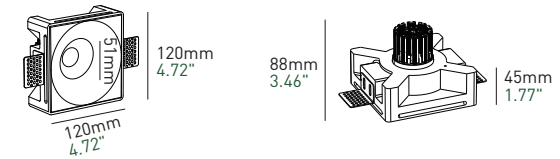

Gypsum · Concave

SG-S10QT

SG-S10QT

Basic Information

Model	HG-S10QT
Embedded Parts	Trimless
Mounting	Recessed
Trim Finishing Color	White
Reflector Color	White
Material	Gypsum Housing, Aluminium Light Body
Cutout Size	123*123mm
IP Rating	IP20
Power	Max. 15W
Input Voltage	DC36V
Input Current	Max. 350mA

Optical Parameters

Light Source	LED COB
Lumens	65lm/W
CRI	97Ra
CCT	3000K ● 3500K ● 4000K ○
CCT Changeable	2700K ● 6000K 1800K ● 3000K
Beam Angle	25° ▲ 60° ▲
Shielding Angle	39°
LED Lifespan	50000hrs

Split Design

Gypsum Series

Basic Information

Model	SG-S05QT
Embedded Parts	Trimless
Mounting	Recessed
Trim Finishing Color	White
Reflector Color	White
Material	Gypsum Housing, Aluminium Light Body
Cutout Size	□L193*W73*D58
IP Rating	IP20
Power	Max. 3W
Input Voltage	DC3V
Input Current	Max. 350mA

Basic Information

Model	SG-S04QT
Embedded Parts	Trimless
Mounting	Recessed
Trim Finishing Color	White
Reflector Color	White
Material	Gypsum Housing, Aluminium Light Body
Cutout Size	□L187*W153*D58
IP Rating	IP20
Power	Max. 3W
Input Voltage	DC3V
Input Current	Max. 350mA