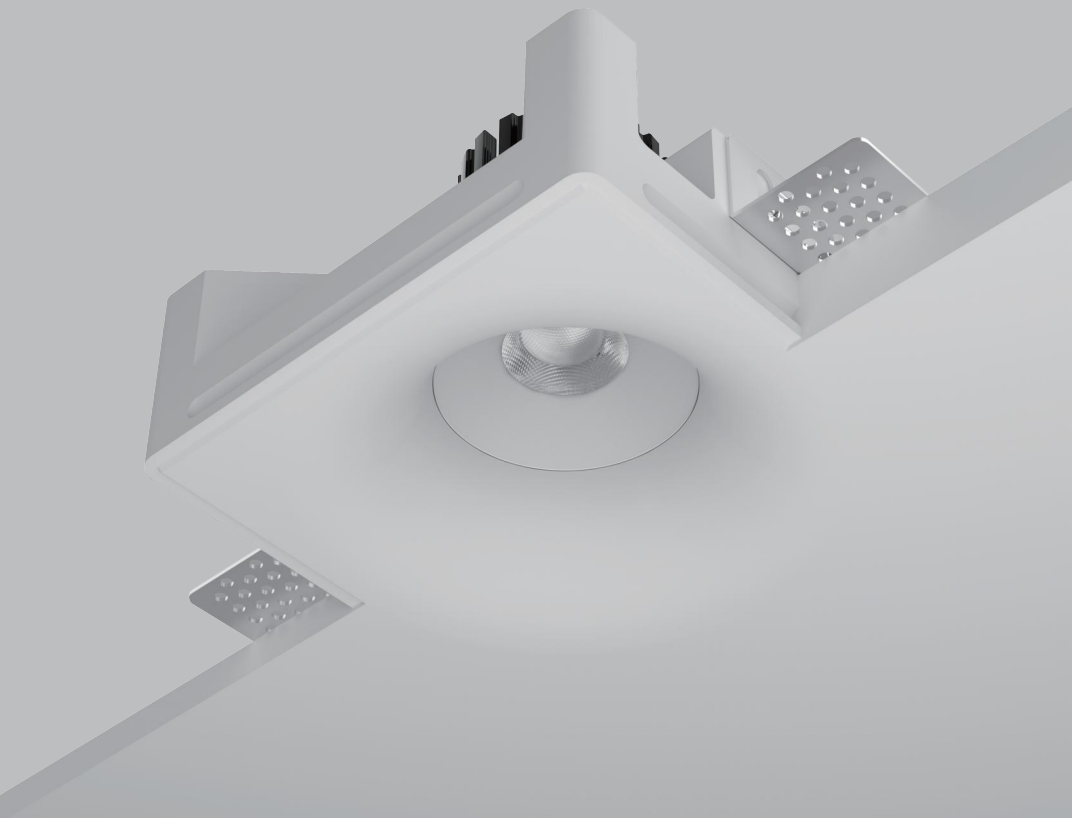

Split Design

LED COB Light Source

Cold Forged Pure Alu. Heat Sink

Driver Voltage	AC100-120V AC220-240V
Driver Options	ON/OFF DIM TRIAC/ PHASE-CUT DIM 0/1-10V DIM DALI