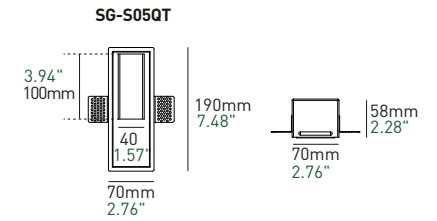

Gypsum · Concave

SG-S10QT

SG-S10QT

Basic Information

Model	HG-S10QT
Embedded Parts	Trimless
Mounting	Recessed
Trim Finishing Color	White
Reflector Color	White
Material	Gypsum Housing, Aluminium Light Body
Cutout Size	123*123mm
IP Rating	IP20
Power	Max. 15W
Input Voltage	DC36V
Input Current	Max. 350mA

LED COB Light Source

Cold Forged Pure Alu. Heat Sink

Driver Voltage	AC100-120V AC220-240V
Driver Options	ON/OFF DIM TRIAC/ PHASE-CUT DIM 0/1-10V DIM DALI

SG-S05QT

Gypsum·Square

The minimalist design features clean, simple lines, and the curved back lines of the gypsum lamp are optimized to create an indirect lighting solution. The minimalist design style allows it to apply to many different interior designs.

Gypsum Series

Basic Information

Model	SG-S05QT
Embedded Parts	Trimless
Mounting	Recessed
Trim Finishing Color	White
Reflector Color	White
Material	Gypsum Housing, Aluminium Light Body
Cutout Size	□L193*W73*D58
IP Rating	IP20
Power	Max. 3W
Input Voltage	DC3V
Input Current	Max. 350mA

Basic Information

Model	SG-S04QT
Embedded Parts	Trimless
Mounting	Recessed
Trim Finishing Color	White
Reflector Color	White
Material	Gypsum Housing, Aluminium Light Body
Cutout Size	□L187*W153*D58
IP Rating	IP20
Power	Max. 3W
Input Voltage	DC3V
Input Current	Max. 350mA