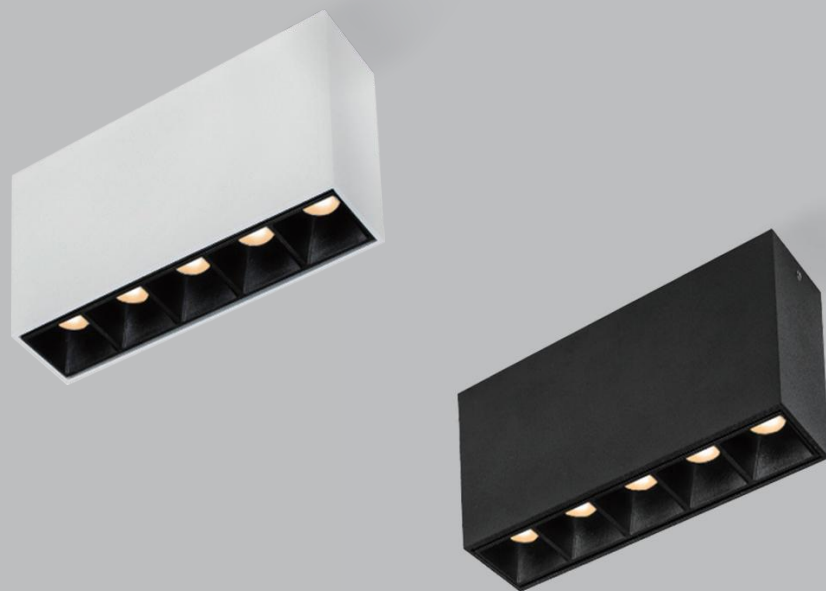

# HIGH Grille Series

HG-S05M

HIGH Grille Series

## Basic Information

Model	HG-S05M
Mounting	Surface mounted
Trim Finishing Color	White/Black
Reflector Color	White/Black
Material	Aluminum
IP Rating	IP20
Power	Max. 12W
Input Voltage	DC15V
Input Current	Max. 750mA