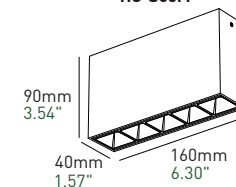

HIGH Grille Series

HG-S05M

HIGH Grille Series

Basic Information

Model	HG-S05M
Mounting	Surface mounted
Trim Finishing Color	White/Black
Reflector Color	White/Black
Material	Aluminum
IP Rating	IP20
Power	Max. 12W
Input Voltage	DC15V
Input Current	Max. 750mA

Optical Parameters

Light Source	LED COB
Lumens	67lm/W
CRI	95Ra
CCT	3000K ● 3500K ● 4000K ○
CCT Changeable	2700K 6000K
Beam Angle	50°
LED Lifespan	50000hrs

Driver Voltage AC100-120V AC220-240V

Driver Options ON/OFF DIM TRIAC/ PHASE-CUT DIM 0/1-10V DIM DALI