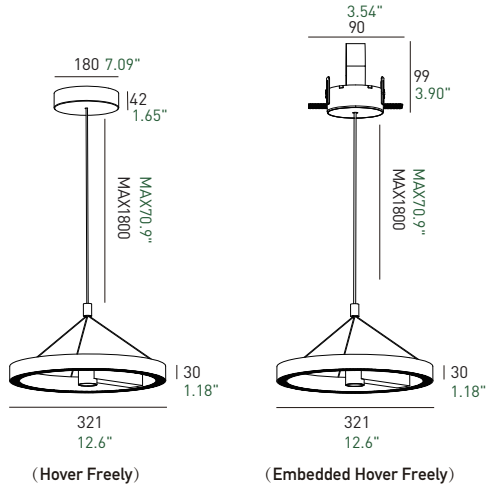

DRIVER*		
COMMON IN		
ON/OFF	220-240V AC-50/60Hz	100-277V AC-50/60Hz
CUSTOMIZE AVAILABLE		
TRIAC DIM	220-240V AC-50/60Hz	100-277V AC-50/60Hz
0-10V DIM	220-240V AC-50/60Hz	100-277V AC-50/60Hz
DALI DIM	220-240V AC-50/60Hz	100-277V AC-50/60Hz