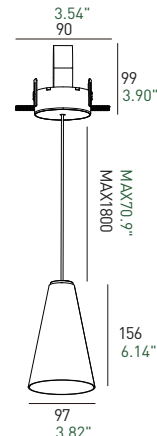

*The aviation-grade aluminum is integrally formed through precise CNC, avoiding the complex multi-layer structure of the lamp.*

YEXI

MCDZZ04

LED | 36V | 150mA | IP20

CRI ≥ 98    UGR ≤ 13

INSTALL TYPE / SURFACE MOUNTED/EMBEDDED

CCT / 2700K ● 3000K ● 3500K ● 4000K ●  
4500K ○ 5000K ○ 5700K ○

TUNABLE WHITE / 2700K 6000K

BEAM ANGLE / 60°

FINISHING COLOR / ■ BLACK □ WHITE

REFLECTOR COLOR / ■ BLACK □ WHITE

MATERIAL / METAL

LUMENS / 72 lm/W

POWER / 6W

(Surface)

(Embedded)

(Embedded Hover Freely)