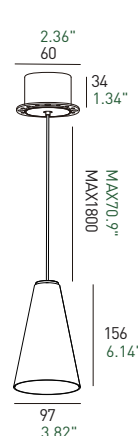

*The aviation-grade aluminum is integrally formed through precise CNC, avoiding the complex multi-layer structure of the lamp.*

YEXI

MCDZZ04

LED | 36V | 150mA | IP20

CRI ≥ 98    UGR ≤ 13

INSTALL TYPE / SURFACE MOUNTED/EMBEDDED

CCT / 2700K ● 3000K ● 3500K ● 4000K ●  
4500K ○ 5000K ○ 5700K ○

TUNABLE WHITE / 2700K 6000K

BEAM ANGLE / 60°

FINISHING COLOR / ■ BLACK □ WHITE

REFLECTOR COLOR / ■ BLACK □ WHITE

MATERIAL / METAL

LUMENS / 72 lm/W

POWER / 6W

(Surface)

(Embedded)

(Embedded Hover Freely)