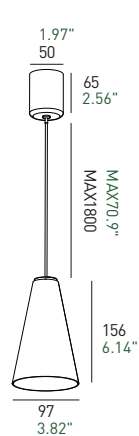

*The aviation-grade aluminum is integrally formed through precise CNC, avoiding the complex multi-layer structure of the lamp.*

YEXI

MCDZZ04

LED | 36V | 150mA | IP20

CRI ≥ 98    UGR ≤ 13

INSTALL TYPE / SURFACE MOUNTED/EMBEDDED

CCT / 2700K ● 3000K ● 3500K ● 4000K ●  
4500K ○ 5000K ○ 5700K ○

TUNABLE WHITE / 2700K 6000K

BEAM ANGLE / 60°

FINISHING COLOR / ■ BLACK □ WHITE

REFLECTOR COLOR / ■ BLACK □ WHITE

MATERIAL / METAL

LUMENS / 72 lm/W

POWER / 6W

(Surface)

(Embedded)

(Embedded Hover Freely)