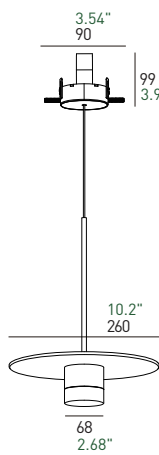

Joaer

Joaer

LED | 36V | 200mA | IP20

CRI ≥ 98 UGR ≤ 16

INSTALL TYPE / EMBEDDED/SURFACE MOUNTED

CCT / 2700K 3000K 3500K 4000K 4500K 5000K 5700K

TUNABLE WHITE / 2700K 6000K

BEAM ANGLE / 25° ~ 50°

FINISHING COLOR / BLACK

REFLECTOR COLOR / GOLDEN

MATERIAL / METAL

LUMENS / 60 Lm/W

POWER / 8W

(Surface)

(Embedded Hover Freely)