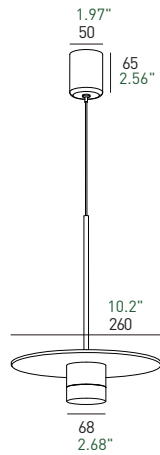

Joaer

Joaer

LED | 36V | 200mA | IP20

CRI ≥ 98 UGR ≤ 16

INSTALL TYPE / EMBEDDED/SURFACE MOUNTED

CCT / 2700K 3000K 3500K 4000K 4500K 5000K 5700K

TUNABLE WHITE / 2700K 6000K

BEAM ANGLE / 25° ~ 50°

FINISHING COLOR / BLACK

REFLECTOR COLOR / GOLDEN

MATERIAL / METAL

LUMENS / 60 Lm/W

POWER / 8W

(Surface)

(Embedded Hover Freely)