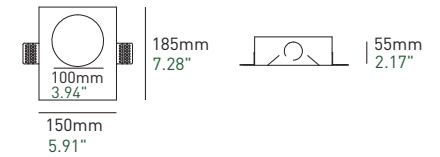

SG-S04QT

SG-S04QT

Gypsum Series

Gypsum·Circle

The lamp and the wall become a whole, and the light coming from the wall is as soft, eternal, and charming as the sunlight. The unique curved structure makes it not exposed to the light source. The installed depth of the Gypsum Lamp Circle is only 5.5 cm.

Basic Information

Model	SG-S04QT
Embedded Parts	Trimless
Mounting	Recessed
Trim Finishing Color	White
Reflector Color	White
Material	Gypsum Housing, Aluminium Light Body
Cutout Size	□L187*W153*D58
IP Rating	IP20
Power	Max. 3W
Input Voltage	DC3V
Input Current	Max. 350mA

Optical Parameters

Light Source	LED COB
Lumens	42lm/W
CRI	95Ra
CCT	3000K ● 3500K ● 4000K ○
Beam Angle	▲ 50°
Shielding Angle	/
LED Lifespan	50000hrs

Driver Voltage	AC100-120V AC220-240V
Driver Options	ON/OFF DIM TRIAC/ PHASE-CUT DIM 0/1-10V DIM DALI