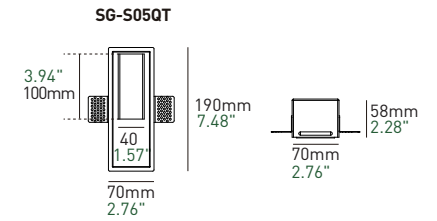

SG-S05QT

Gypsum Series

Gypsum·Square

The minimalist design features clean, simple lines, and the curved back lines of the gypsum lamp are optimized to create an indirect lighting solution. The minimalist design style allows it to apply to many different interior designs.

Basic Information

Model	SG-S05QT
Embedded Parts	Trimless
Mounting	Recessed
Trim Finishing Color	White
Reflector Color	White
Material	Gypsum Housing, Aluminium Light Body
Cutout Size	□L193*W73*D58
IP Rating	IP20
Power	Max. 3W
Input Voltage	DC3V
Input Current	Max. 350mA

Optical Parameters

Light Source	LED COB
Lumens	42lm/W
CRI	95Ra
CCT	3000K ● 3500K ● 4000K ○
Beam Angle	▲ 50°
Shielding Angle	/
LED Lifespan	50000hrs

Driver Voltage	AC100-120V AC220-240V
Driver Options	ON/OFF DIM TRIAC/ PHASE-CUT DIM 0/1-10V DIM DALI